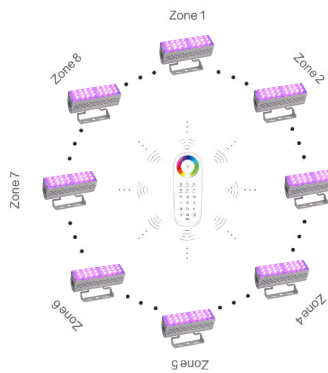

DESCRIPTION:

Model No.	Power (W)	LED Chip	Working Temp(°C)	Control Method	Voltage	Size (mm)	Beam angle	Housing color	Water Proof
CL-FRGBW-30W	30W	RGBW	-20 ~ +40	Wireless Remote control	100-265V	285×106×85	15°,25°,40°,60°	White,Black	IP67
CL-FRGBW-50W	50W					285×106×85			
CL-FRGBW-100W	100W					570×106×85			
CL-FRGBW-150W	150W				855×106×85				
CL-FRGBW-200W	200W				1135×106×85				
CL-FRGBW-250W	250W				1416×106×85				
CL-FRGBW-300W	300W				1416×106×85				
CL-FRGBW-400W	400W				2 (1135×106×85)				
CL-FRGBW-500W	500W				2 (1416×106×85)				
CL-FRGBW-600W	600W				3 (855×106×85)				
CL-FRGBW-700W	700W				3 (1135×106×85)				
CL-FRGBW-800W	800W				3 (1416×106×85)				
CL-FRGBW-1000W	1000W				3 (1416×106×85)				

2.4G LED RGBW Controller