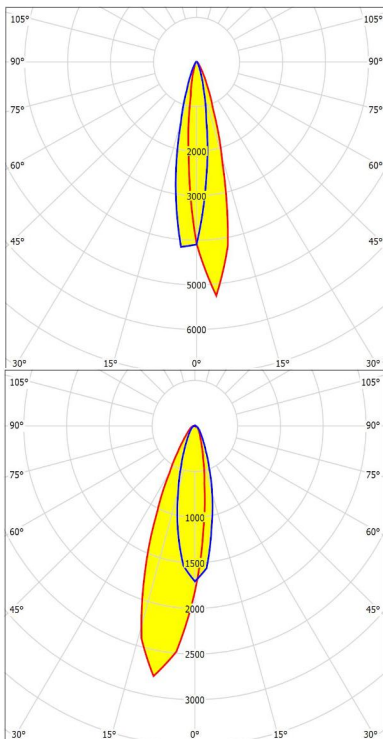

Cypress Lighting Technologies, LLC

P.O. Box 912 Robert, Louisiana 70455 985-817-9100 info@cypresslightingtech.com

Wireless RGBW LED Flood Light Series 30W-180W

PRODUCT DESCRIPTION:

The Wireless RGBW flood light wall washers, with unique housing design and Utility model patented, can be used as landscape light, architectural lighting. The LEDs are Anti-Glare optics, highlighting a 95 percent power factor and 15°, 25°, 40°, 60°, beam angle optional.

Wireless RGBW LED Flood Light Series 250W-1000W

Light output:

Lamp type: LED
 Beam angle: 15°
 Nominal lamp power : 50W
 Luminous efficacy : 45 lm/W
 LOR: 100%

Lamp type: LED
 Beam angle: 40°
 Nominal lamp power : 30W
 Luminous efficacy : 45 lm/W
 LOR: 100%

Lamp type: LED
 Beam angle: 60°
 Nominal lamp power : 50W
 Luminous efficacy : 45 lm/W
 LOR: 100%

DESCRIPTION:

Model No.	Power (W)	LED Chip	Working Temp(°C)	Control Method	Voltage	Size (mm)	Beam angle	Housing color	Water Proof
CL-FRGBW-30W	30W	RGBW	-20 ~ +40	Wireless Remote control	100-265V	285×106×85	15°,25°,40°,60°	White,Black	IP67
CL-FRGBW-50W	50W					285×106×85			
CL-FRGBW-100W	100W					570×106×85			
CL-FRGBW-150W	150W				855×106×85				
CL-FRGBW-200W	200W				1135×106×85				
CL-FRGBW-250W	250W				1416×106×85				
CL-FRGBW-300W	300W				1416×106×85				
CL-FRGBW-400W	400W				2 (1135×106×85)				
CL-FRGBW-500W	500W				2 (1416×106×85)				
CL-FRGBW-600W	600W				3 (855×106×85)				
CL-FRGBW-700W	700W				3 (1135×106×85)				
CL-FRGBW-800W	800W				3 (1416×106×85)				
CL-FRGBW-1000W	1000W				3 (1416×106×85)				