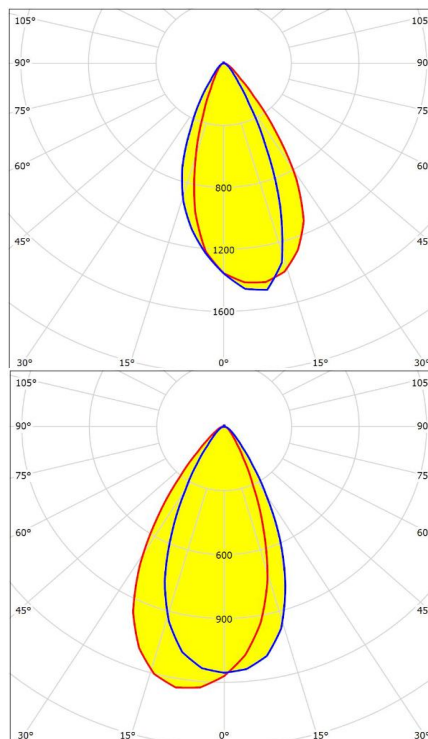

Wireless RGBW LED Flood Light Series 250W-1000W

Light output:

Lamp type: LED
 Beam angle: 15°
 Nominal lamp power : 50W
 Luminous efficacy : 45 lm/W
 LOR: 100%

Lamp type: LED
 Beam angle: 40°
 Nominal lamp power : 30W
 Luminous efficacy : 45 lm/W
 LOR: 100%

Lamp type: LED
 Beam angle: 60°
 Nominal lamp power : 50W
 Luminous efficacy : 45 lm/W
 LOR: 100%

DESCRIPTION:

Model No.	Power (W)	LED Chip	Working Temp(°C)	Control Method	Voltage	Size (mm)	Beam angle	Housing color	Water Proof
CL-FRGBW-30W	30W	RGBW	-20 ~ +40	Wireless Remote control	100-265V	285×106×85	15°,25°,40°,60°	White,Black	IP67
CL-FRGBW-50W	50W					285×106×85			
CL-FRGBW-100W	100W					570×106×85			
CL-FRGBW-150W	150W				855×106×85				
CL-FRGBW-200W	200W				1135×106×85				
CL-FRGBW-250W	250W				1416×106×85				
CL-FRGBW-300W	300W				1416×106×85				
CL-FRGBW-400W	400W				2 (1135×106×85)				
CL-FRGBW-500W	500W				2 (1416×106×85)				
CL-FRGBW-600W	600W				3 (855×106×85)				
CL-FRGBW-700W	700W				3 (1135×106×85)				
CL-FRGBW-800W	800W				3 (1416×106×85)				
CL-FRGBW-1000W	1000W				3 (1416×106×85)				