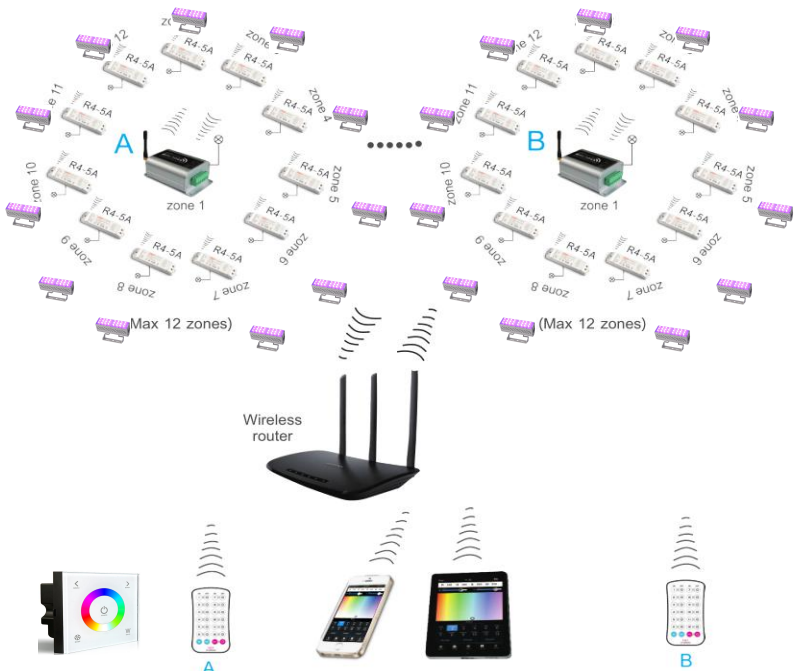

DESCRIPTION:

Model No.	Power (W)	LED Chip	Working Temp(°C)	Control Method	Voltage	Size (mm)	Beam angle	Housing color	Water Proof
CL-FRGBW-30W	30W	RGBW	-20 ~ +40	Wireless Remote control	100-265V	285×106×85	15°,25°,40°,60°	White,Black	IP67
CL-FRGBW-50W	50W					285×106×85			
CL-FRGBW-100W	100W					570×106×85			
CL-FRGBW-150W	150W				855×106×85				
CL-FRGBW-200W	200W				1135×106×85				
CL-FRGBW-250W	250W				1416×106×85				
CL-FRGBW-300W	300W				1416×106×85				
CL-FRGBW-400W	400W				2 (1135×106×85)				
CL-FRGBW-500W	500W				2 (1416×106×85)				
CL-FRGBW-600W	600W				3 (855×106×85)				
CL-FRGBW-700W	700W				3 (1135×106×85)				
CL-FRGBW-800W	800W				3 (1416×106×85)				
CL-FRGBW-1000W	1000W				3 (1416×106×85)				

2.4G LED RGBW Controller