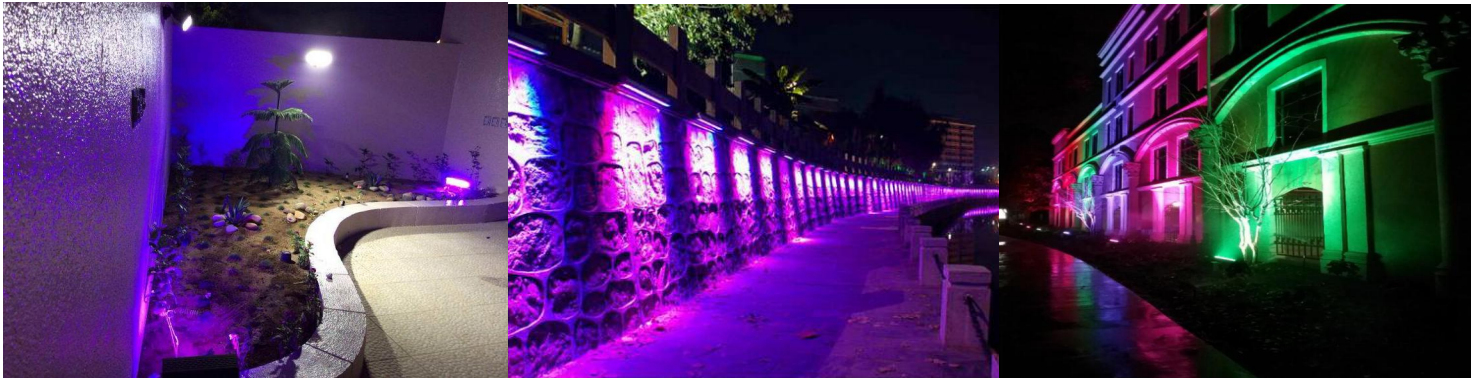

Cypress Lighting Technologies, LLC

P.O. Box 912 Robert, Louisiana 70455 985-817-9100 info@cypresslightingtech.com

Wireless RGBW LED Flood Light Series 30W-180W

PRODUCT DESCRIPTION:

The Wireless RGBW flood light wall washers, with unique housing design and Utility model patented, can be used as landscape light, architectural lighting. The LEDs are Anti-Glare optics, highlighting a 95 percent power factor and 15°, 25°, 40°, 60°, beam angle optional.

Wireless RGBW LED Flood Light Series 250W-1000W

Light output:

Lamp type: LED
 Beam angle: 15°
 Nominal lamp power : 50W
 Luminous efficacy : 45 lm/W
 LOR: 100%

Lamp type: LED
 Beam angle: 40°
 Nominal lamp power : 30W
 Luminous efficacy : 45 lm/W
 LOR: 100%

Lamp type: LED
 Beam angle: 60°
 Nominal lamp power : 50W
 Luminous efficacy : 45 lm/W
 LOR: 100%

DESCRIPTION:

Model No.	Power (W)	LED Chip	Working Temp(°C)	Control Method	Voltage	Size (mm)	Beam angle	Housing color	Water Proof
CL-FRGBW-30W	30W	RGBW	-20 ~ +40	Wireless Remote control	100-265V	285×106×85	15°,25°,40°,60°	White,Black	IP67
CL-FRGBW-50W	50W					285×106×85			
CL-FRGBW-100W	100W					570×106×85			
CL-FRGBW-150W	150W				855×106×85				
CL-FRGBW-200W	200W				1135×106×85				
CL-FRGBW-250W	250W				1416×106×85				
CL-FRGBW-300W	300W				1416×106×85				
CL-FRGBW-400W	400W				2 (1135×106×85)				
CL-FRGBW-500W	500W				2 (1416×106×85)				
CL-FRGBW-600W	600W				3 (855×106×85)				
CL-FRGBW-700W	700W				3 (1135×106×85)				
CL-FRGBW-800W	800W				3 (1416×106×85)				
CL-FRGBW-1000W	1000W				3 (1416×106×85)				

2.4G LED RGBW Controller

Application Photos:

- ◆.Exhibition halls, Show rooms, garden, buildings, park.
- ◆.Brand stores, Specialty shops, Department stores.
- ◆.Shopping malls, Commercial buildings.
- ◆.Residential/Institution Buildings Supermarkets.