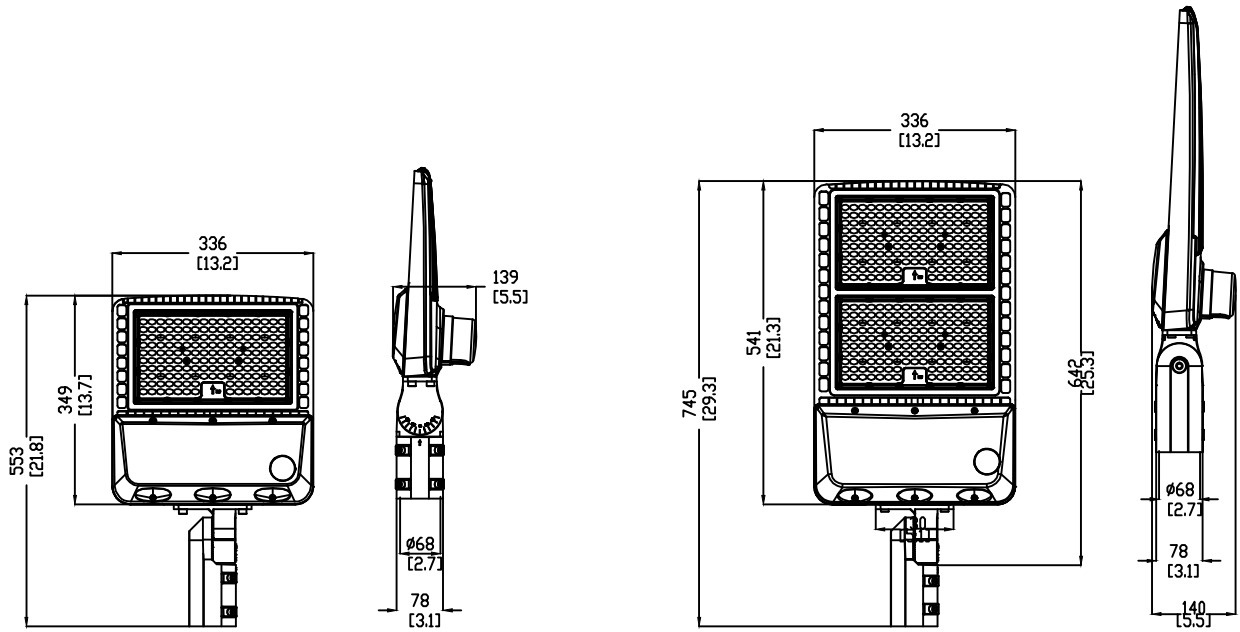

Accessories:

● Mounting Options

Direct (DI)

Slip Fitter (SF)

Square / Round Pole Bracket (SR)

Trunnion (TR)

● Additional Options

Microwave motion sensor

Lightning arrester

Socket base of photocell

Shorting cap

Photocell (dusk to dawn)

Series Overview:

Input Voltage: 100-277VAC:

Model	CL-SB-60W	CL-SB-100W	CL-SB-120W	CL-SB-150W	CL-SB-200W	CL-SB-240W	CL-SB-300W
Power	60W	100W	120W	150W	200W	240W	300W
Lumious Flux 130lm/W	7800LM	13000LM	15600LM	19500LM	26000LM	31200LM	39000LM
Replaces HID	180W	320W	400W	450W	600W	750W	1000W
LEDs Quantity	68	98	126	154	196	252	308

Product Dimensions:

60-150W

200-300W

Packing:

Item	Qty/CTN	Carton Size	Gross Weight	20GP	40GP	40HQ
60W	1PCS	600 X 375 X150mm 23.62" X 14.76" X5.90"	6.9KG - SF	823pcs	1588pcs	2000pcs
100W			7.1KG - DI			
			6.8KG - TR			
120W			6.9KG - SF			
			7.1KG - DI			
150W			6.8KG - TR			
		6.82KG - SF	636pcs	1227pcs	1545pcs	
200W		7.12KG - DI				
		6.7KG - TR				
240W		6.82KG - SF				
		7.12KG - DI				
300W		6.7KG - TR				
	9.75KG - SF					
200W	9.97KG - DI					
	9.53KG - TR					
240W	9.75KG - SF					
	9.97KG - DI					
300W	9.53KG - TR					
	10.3KG - SF					
240W	10.6KG - DI					
	10.15KG - TR					